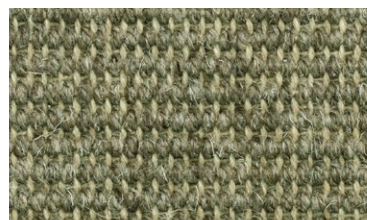

# Flatwoven carpets

Flatwoven carpets are one of the most trendy products available today, using combinations of both natural wool, flax and jute.

We have a selection of flatwoven products on offer, many available in rug also, all from stock. Edging is done with natural materials such as matching yarn or borders in cotton.

01 CHN Sahara

02 CHN Amazon

03 CHN Willis

04 CHN Garrett

05 CHN Acadian

06 CHN Arctic

**EDGING OPTIONS**

Buckskin

Latte

Light Tan

Fossil

Black